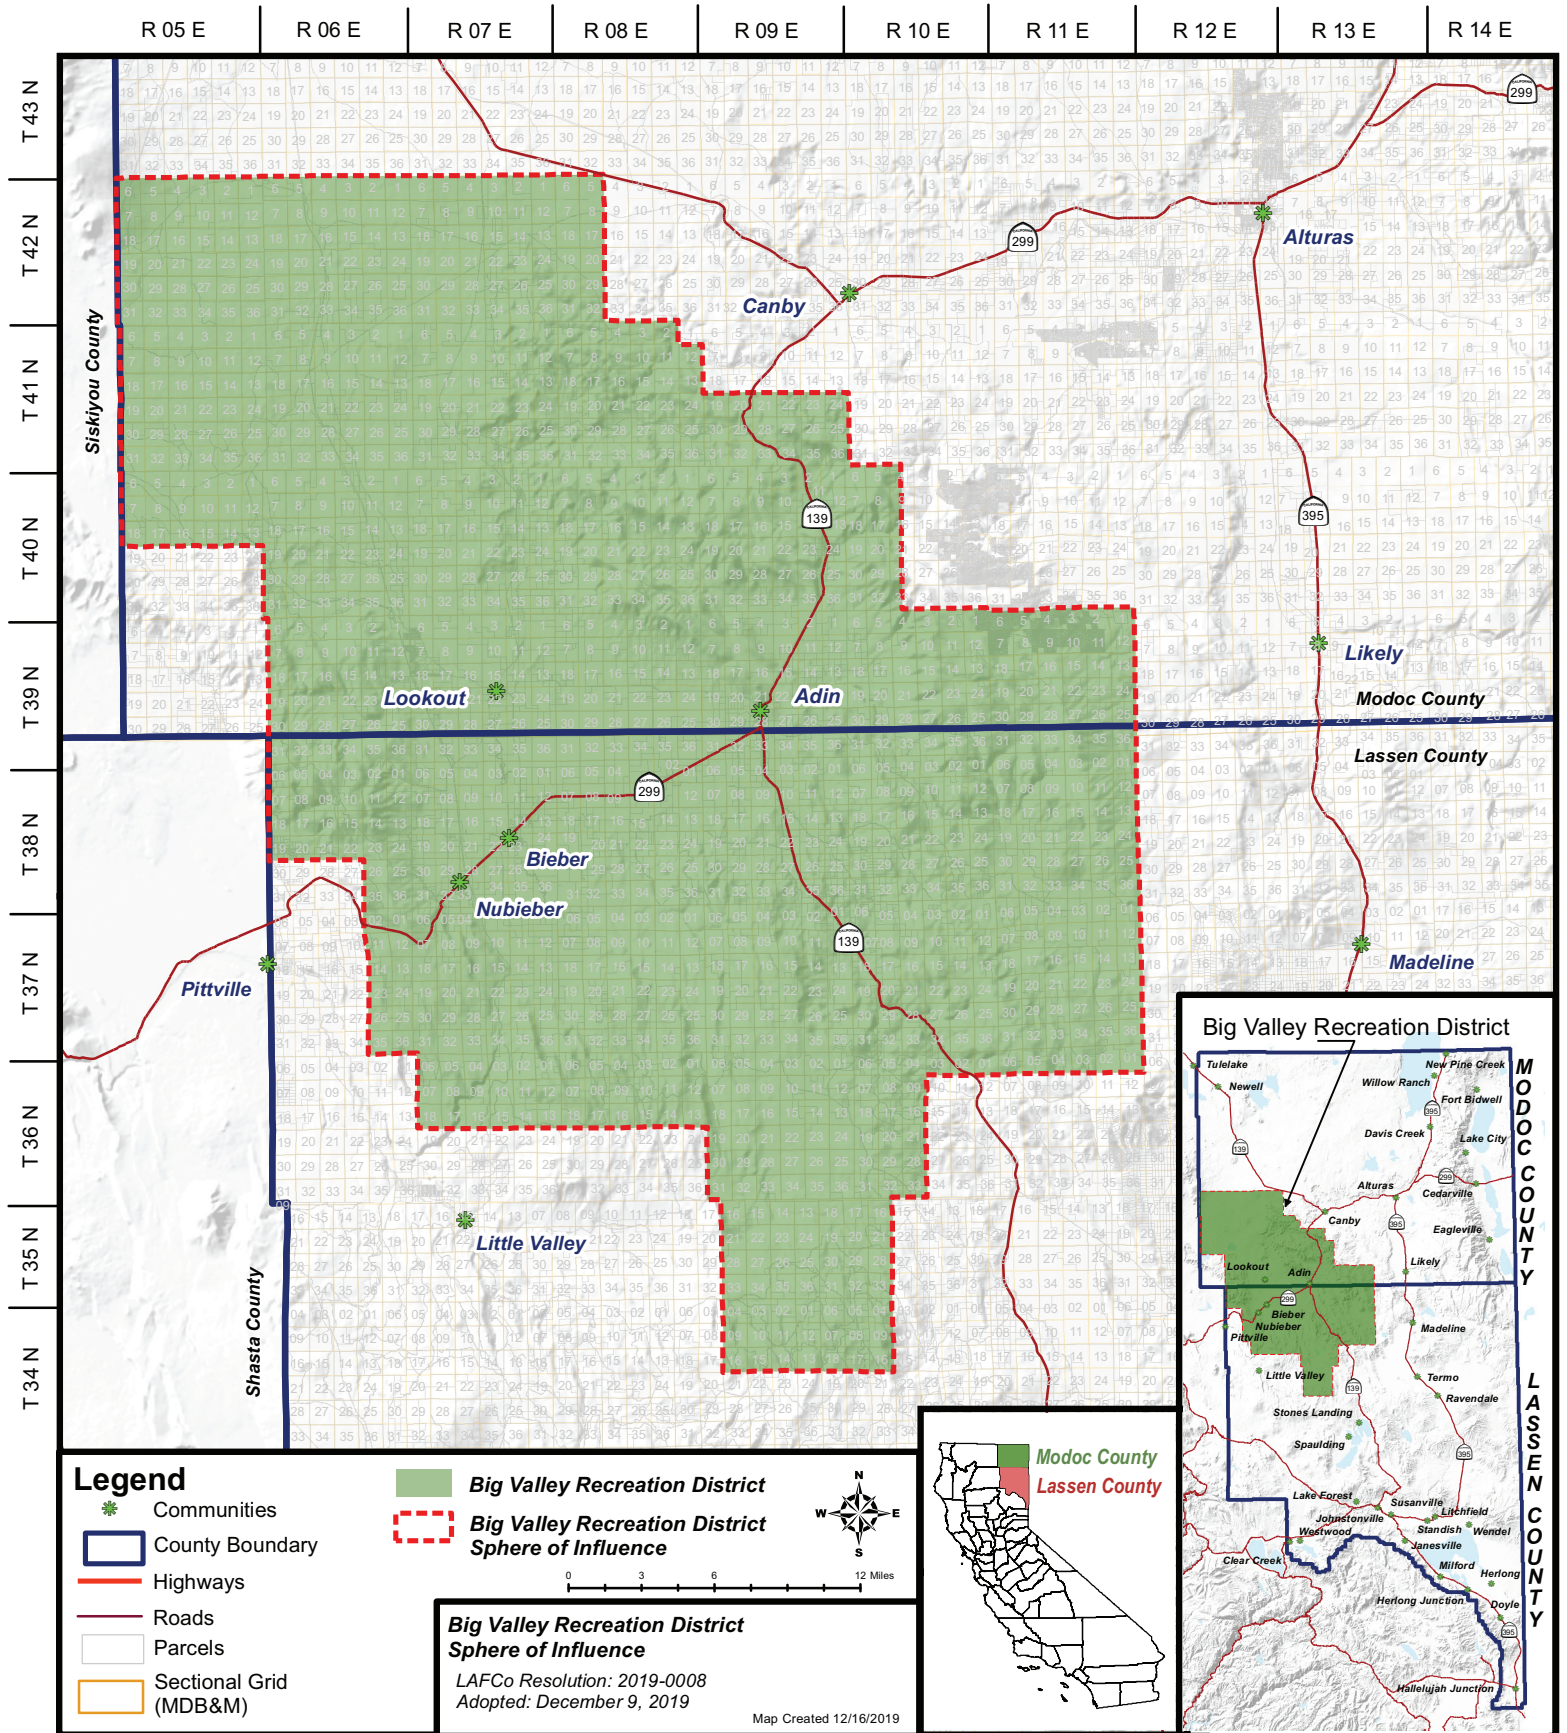

LOCAL AGENCY FORMATION COMMISSION BIG VALLEY RECREATION DISTRICT SPHERE OF INFLUENCE

- Legend**
- Communities
 - County Boundary
 - Highways
 - Roads
 - Parcels
 - Sectional Grid (MDB&M)

- Big Valley Recreation District
- Big Valley Recreation District Sphere of Influence

**Big Valley Recreation District
Sphere of Influence**

LAFCo Resolution: 2019-0008
Adopted: December 9, 2019

Map Created 12/16/2019