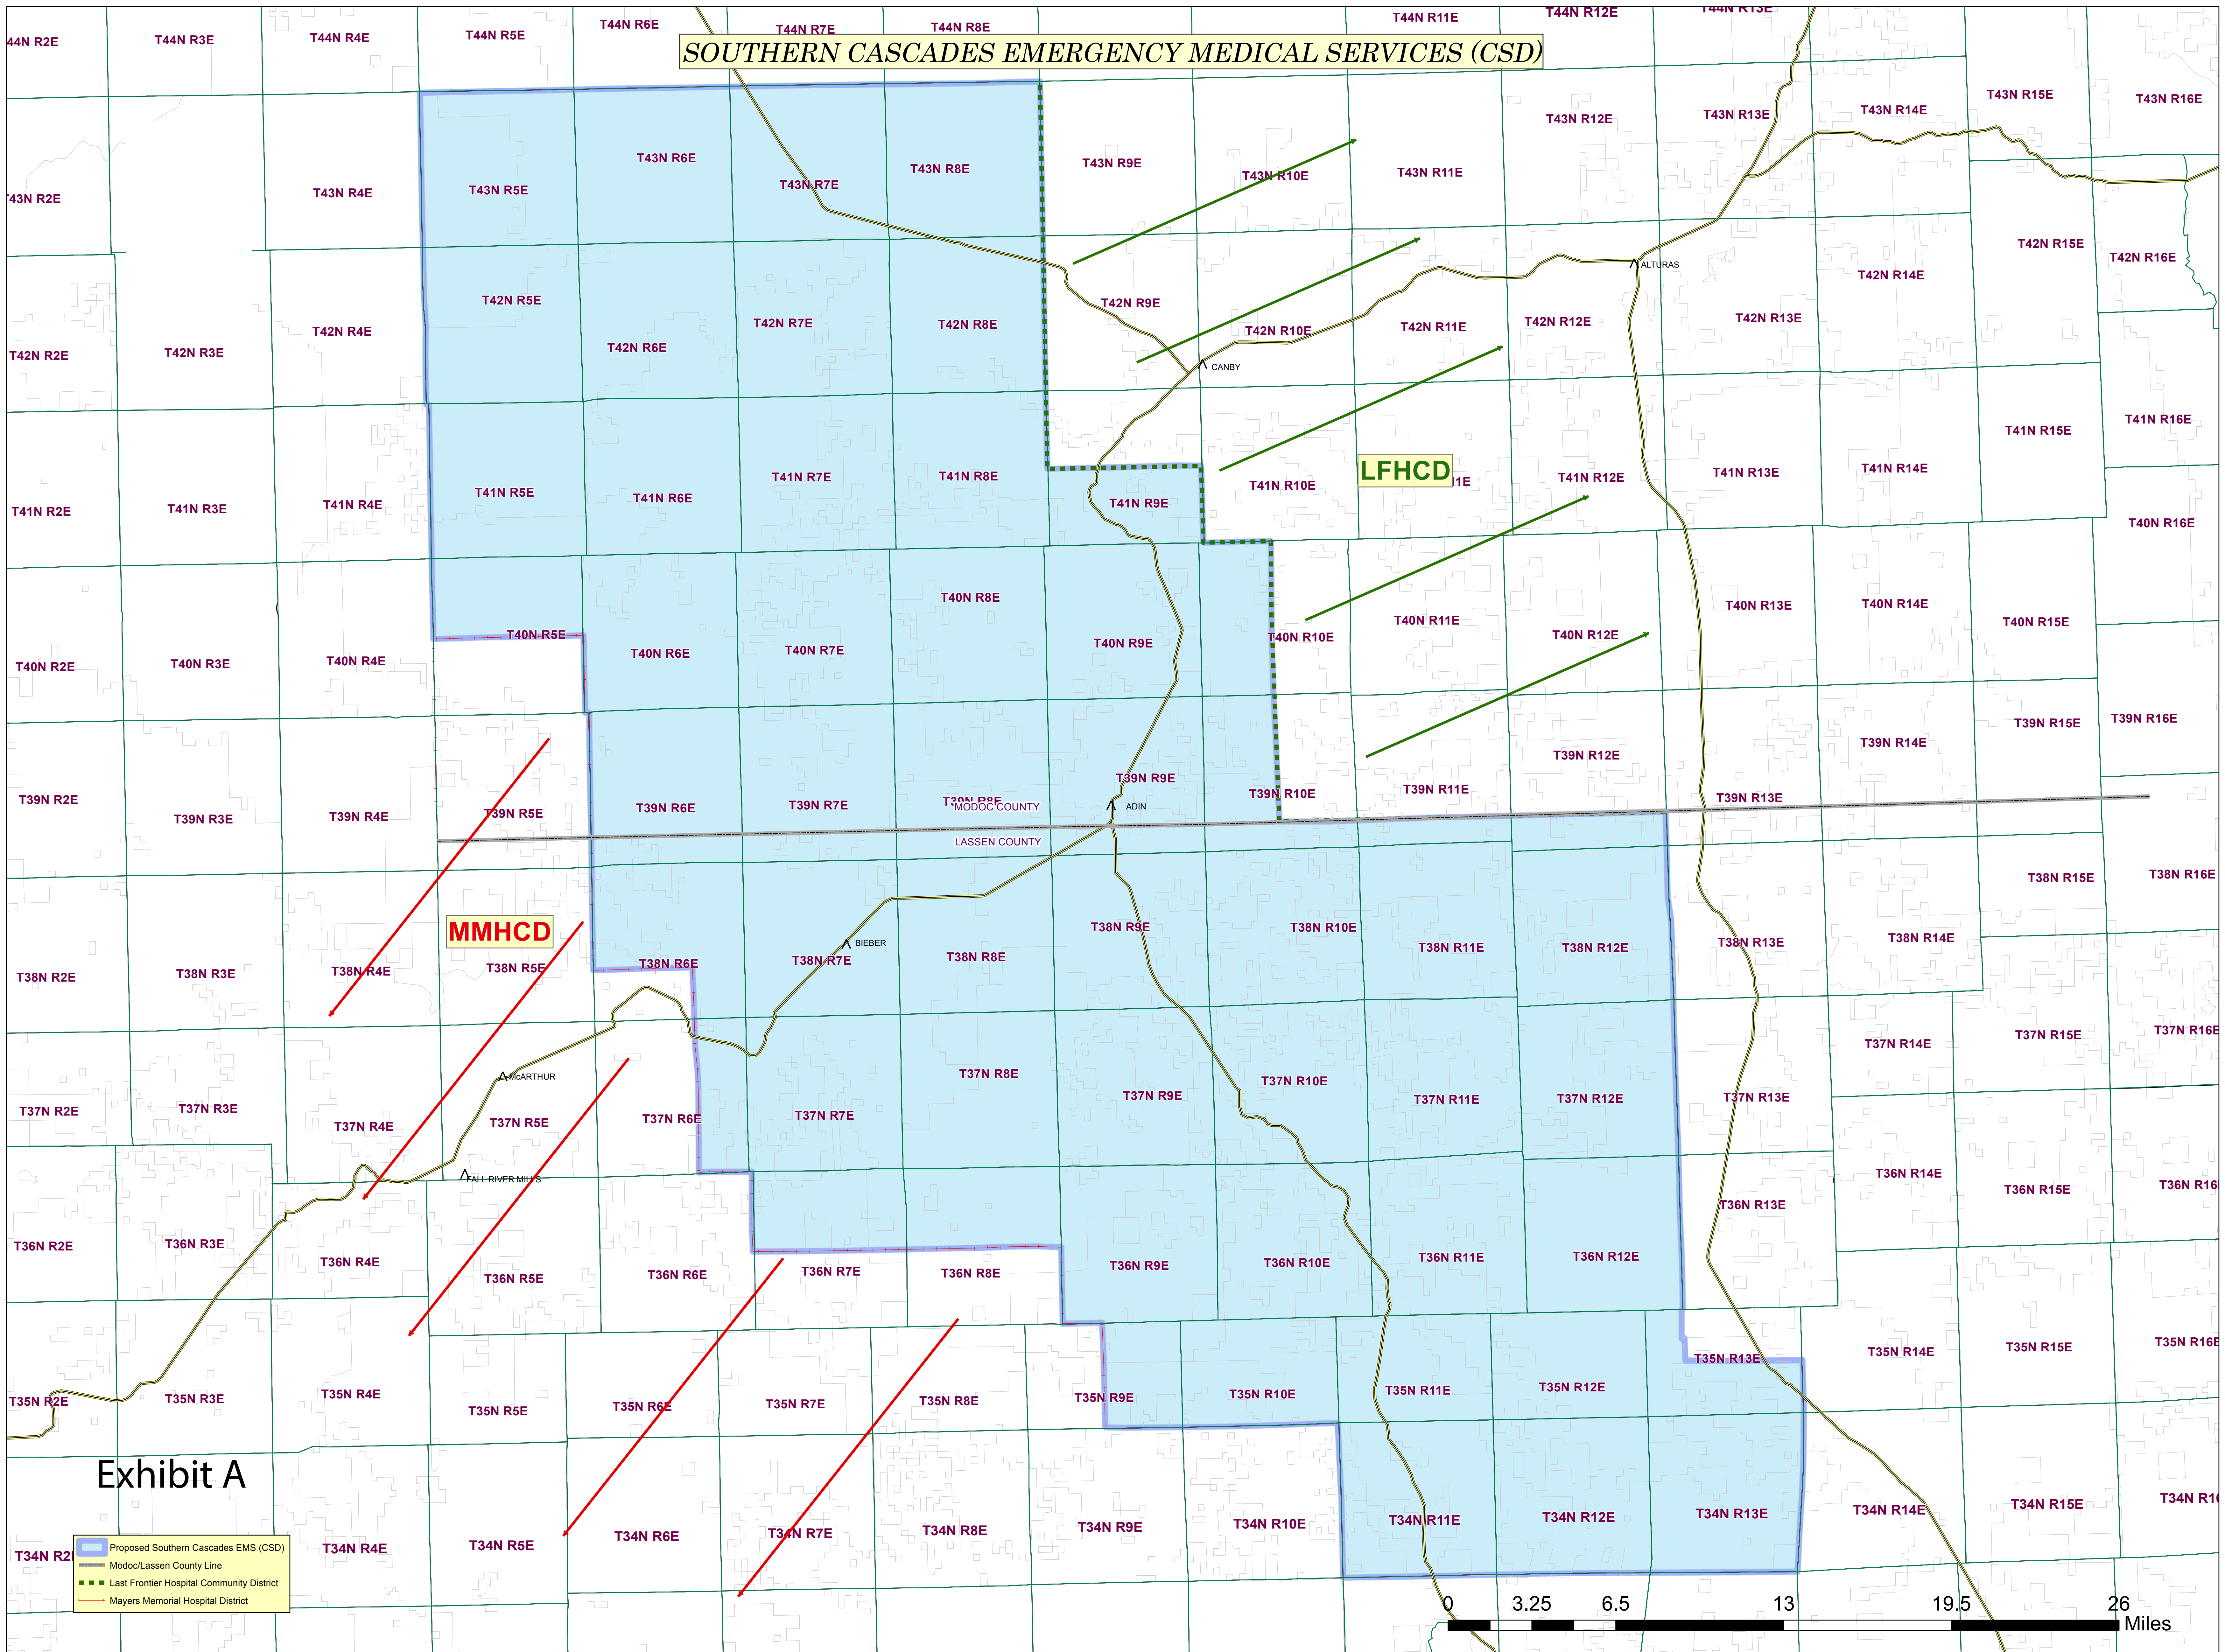

SOUTHERN CASCADES EMERGENCY MEDICAL SERVICES (CSD)

Exhibit A

Legend:

- Proposed Southern Cascades EMS (CSD)
- Modoc/Lassen County Line
- Last Frontier Hospital Community District
- Mayers Memorial Hospital District

0 3.25 6.5 13 19.5 26 Miles