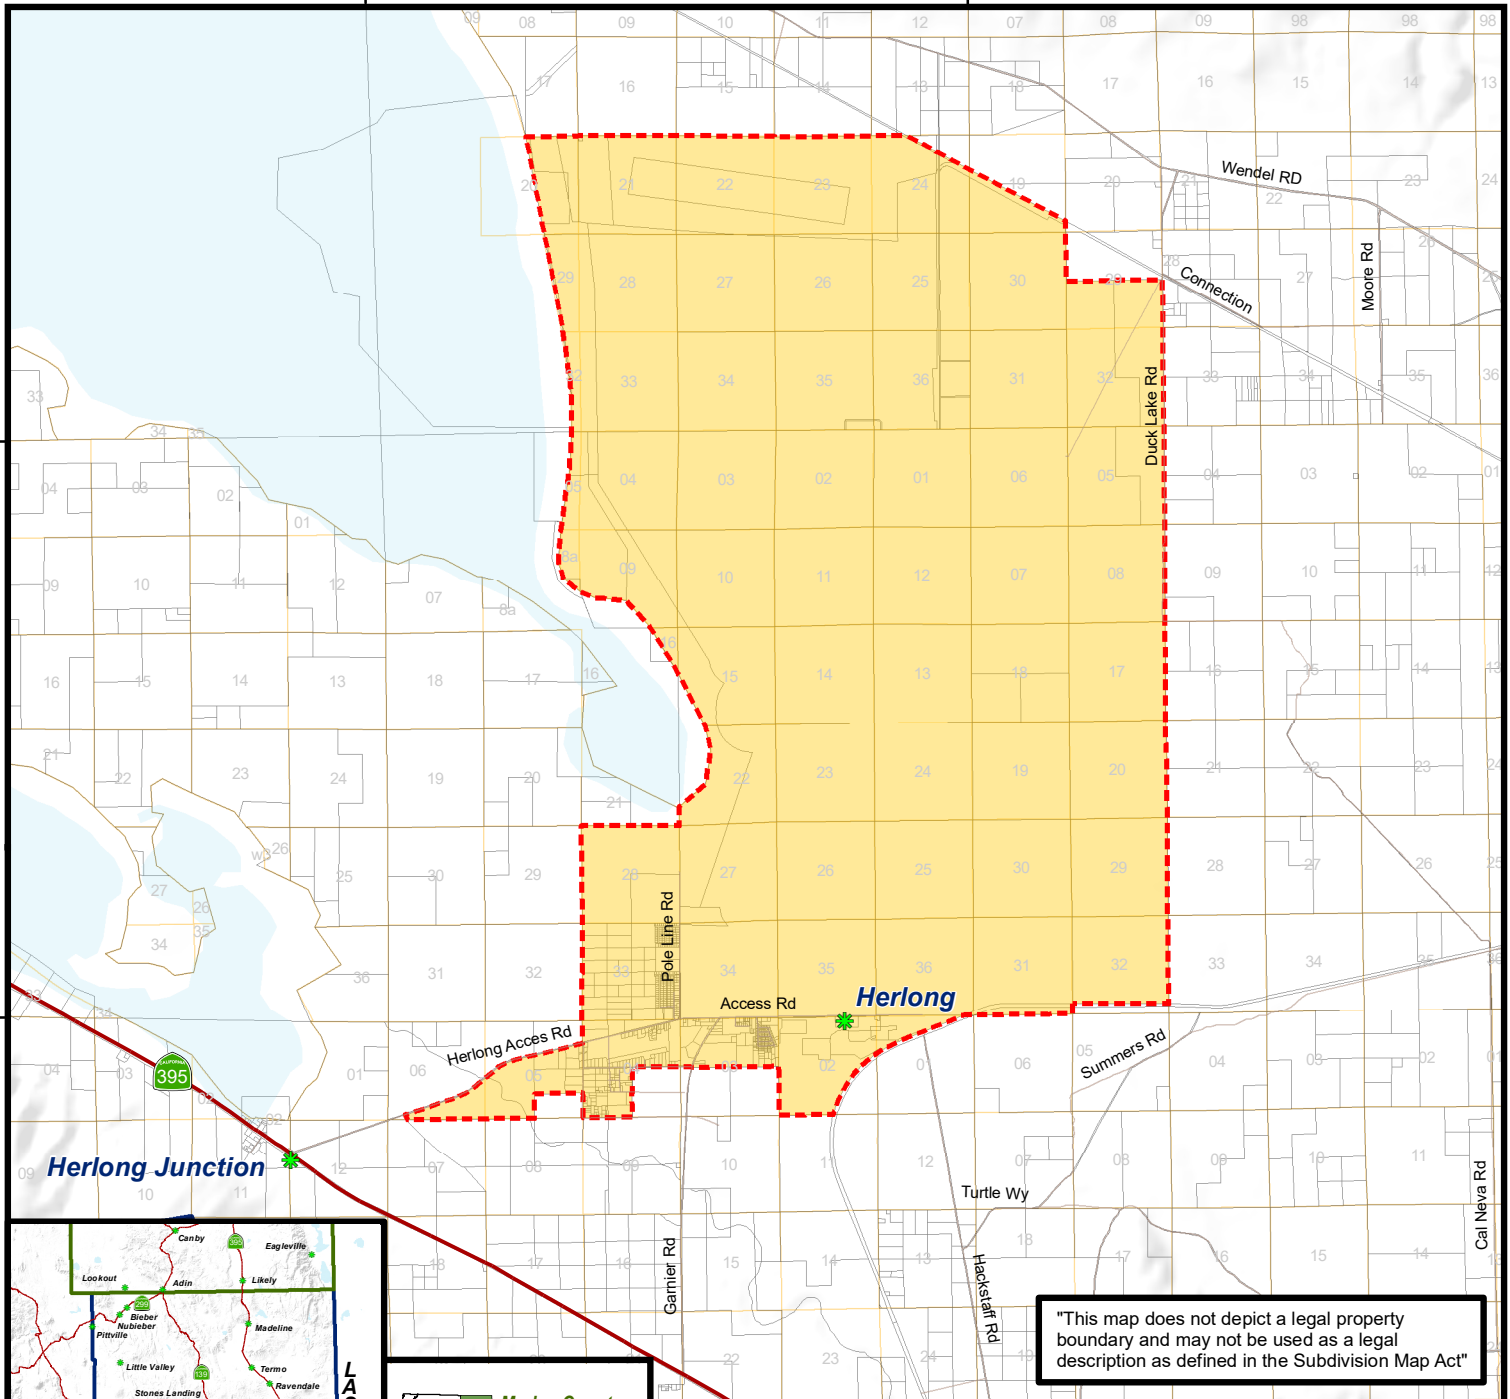

"This map does not depict a legal property boundary and may not be used as a legal description as defined in the Subdivision Map Act"

Legend

- ★ Communities
- County Boundary
- Highways
- Roads
- Parcels
- Sectional Grid (MDB&M)

- Herlong PUD Boundary
- Herlong PUD Sphere of Influence Boundary

**Herlong Public Utility District
Sphere of Influence**
Lassen LAFCo Resolution: 2020-0007
Adopted: December 7, 2020