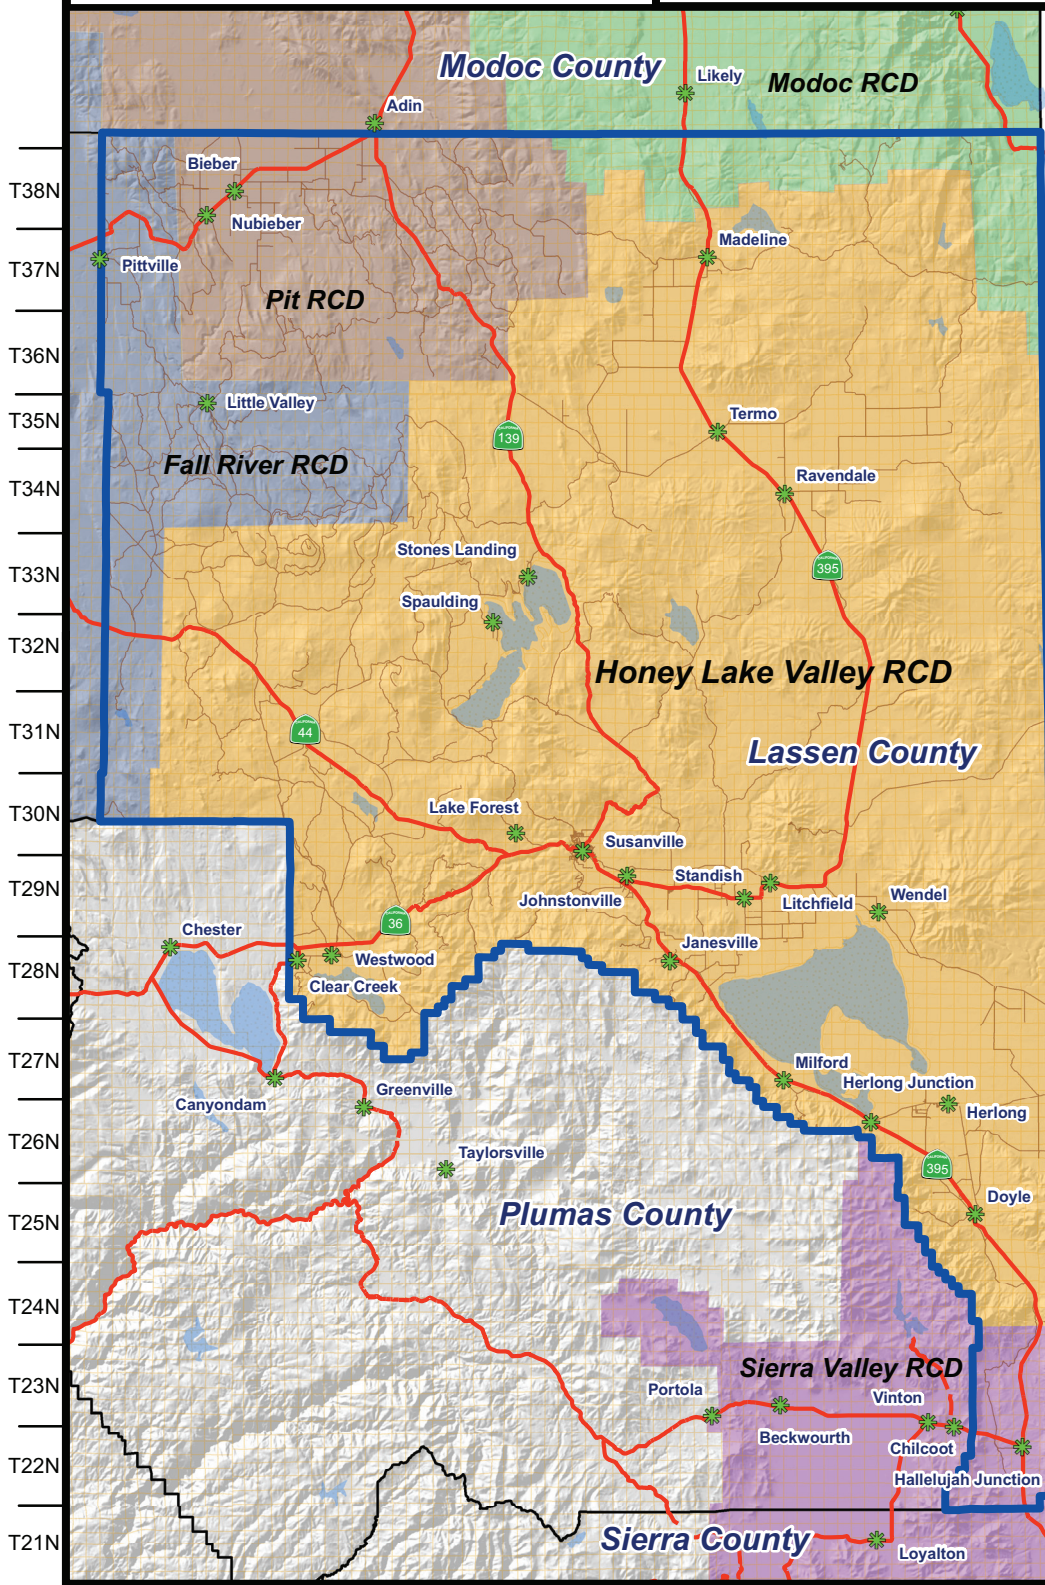

Lassen LAFCo

Honey Lake Valley

Resource Conservation District

Location Map (Not to Scale)

Resource Conservation Districts

- Fall River RCD
- Honey Lake Valley RCD
- Modoc RCD
- Pit RCD
- Sierra Valley RCD

Legend

- Communities
- Highways
- Lassen County Boundary
- Roads
- Sectional Grid (MDB&M)
- Water Bodies

Source: Lassen LAFCo Map Created: 10/8/2015

R06E R07E R08E R09E R10E R11E R12E R13E R14E R15E R16E R17E