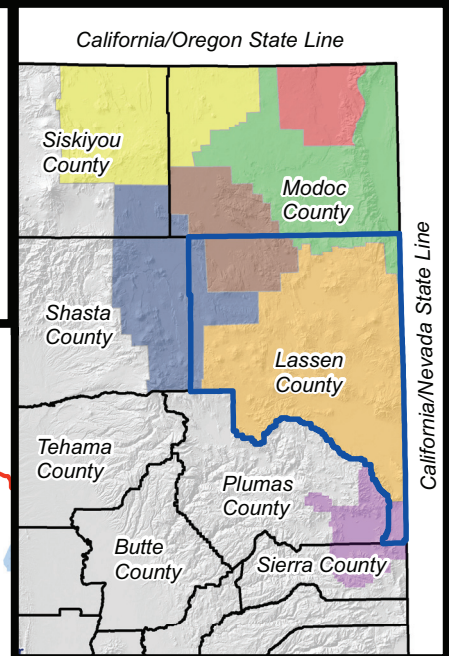

Lassen LAFCo

Honey Lake Valley

Resource Conservation District

Location Map (Not to Scale)

Resource Conservation Districts

- Fall River RCD
- Honey Lake Valley RCD
- Modoc RCD
- Pit RCD
- Sierra Valley RCD

Legend

- Communities
- Highways
- Lassen County Boundary
- Roads
- Sectional Grid (MDB&M)
- Water Bodies

Source: Lassen LAFCo Map Created: 10/8/2015

R06E R07E R08E R09E R10E R11E R12E R13E R14E R15E R16E R17E