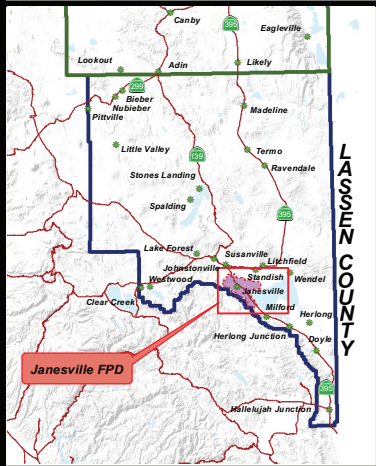

LASSEN LOCAL FORMATION COMMISSION

JANESVILLE FIRE PROTECTION DISTRICT

"This map does not depict a legal property boundary and may not be used as a legal description as defined in the Subdivision Map Act"

Legend

- ★ Communities
- County Boundary
- Highways
- Roads
- Parcels
- Sectional Grid (MDB&M)

- Janesville FPD Boundary
- Janesville FPD Sphere of Influence Boundary

**Janesville Fire Protection District
Sphere of Influence**
Lassen LAFCo Resolution: 2020-0007
Adopted: December 7, 2020