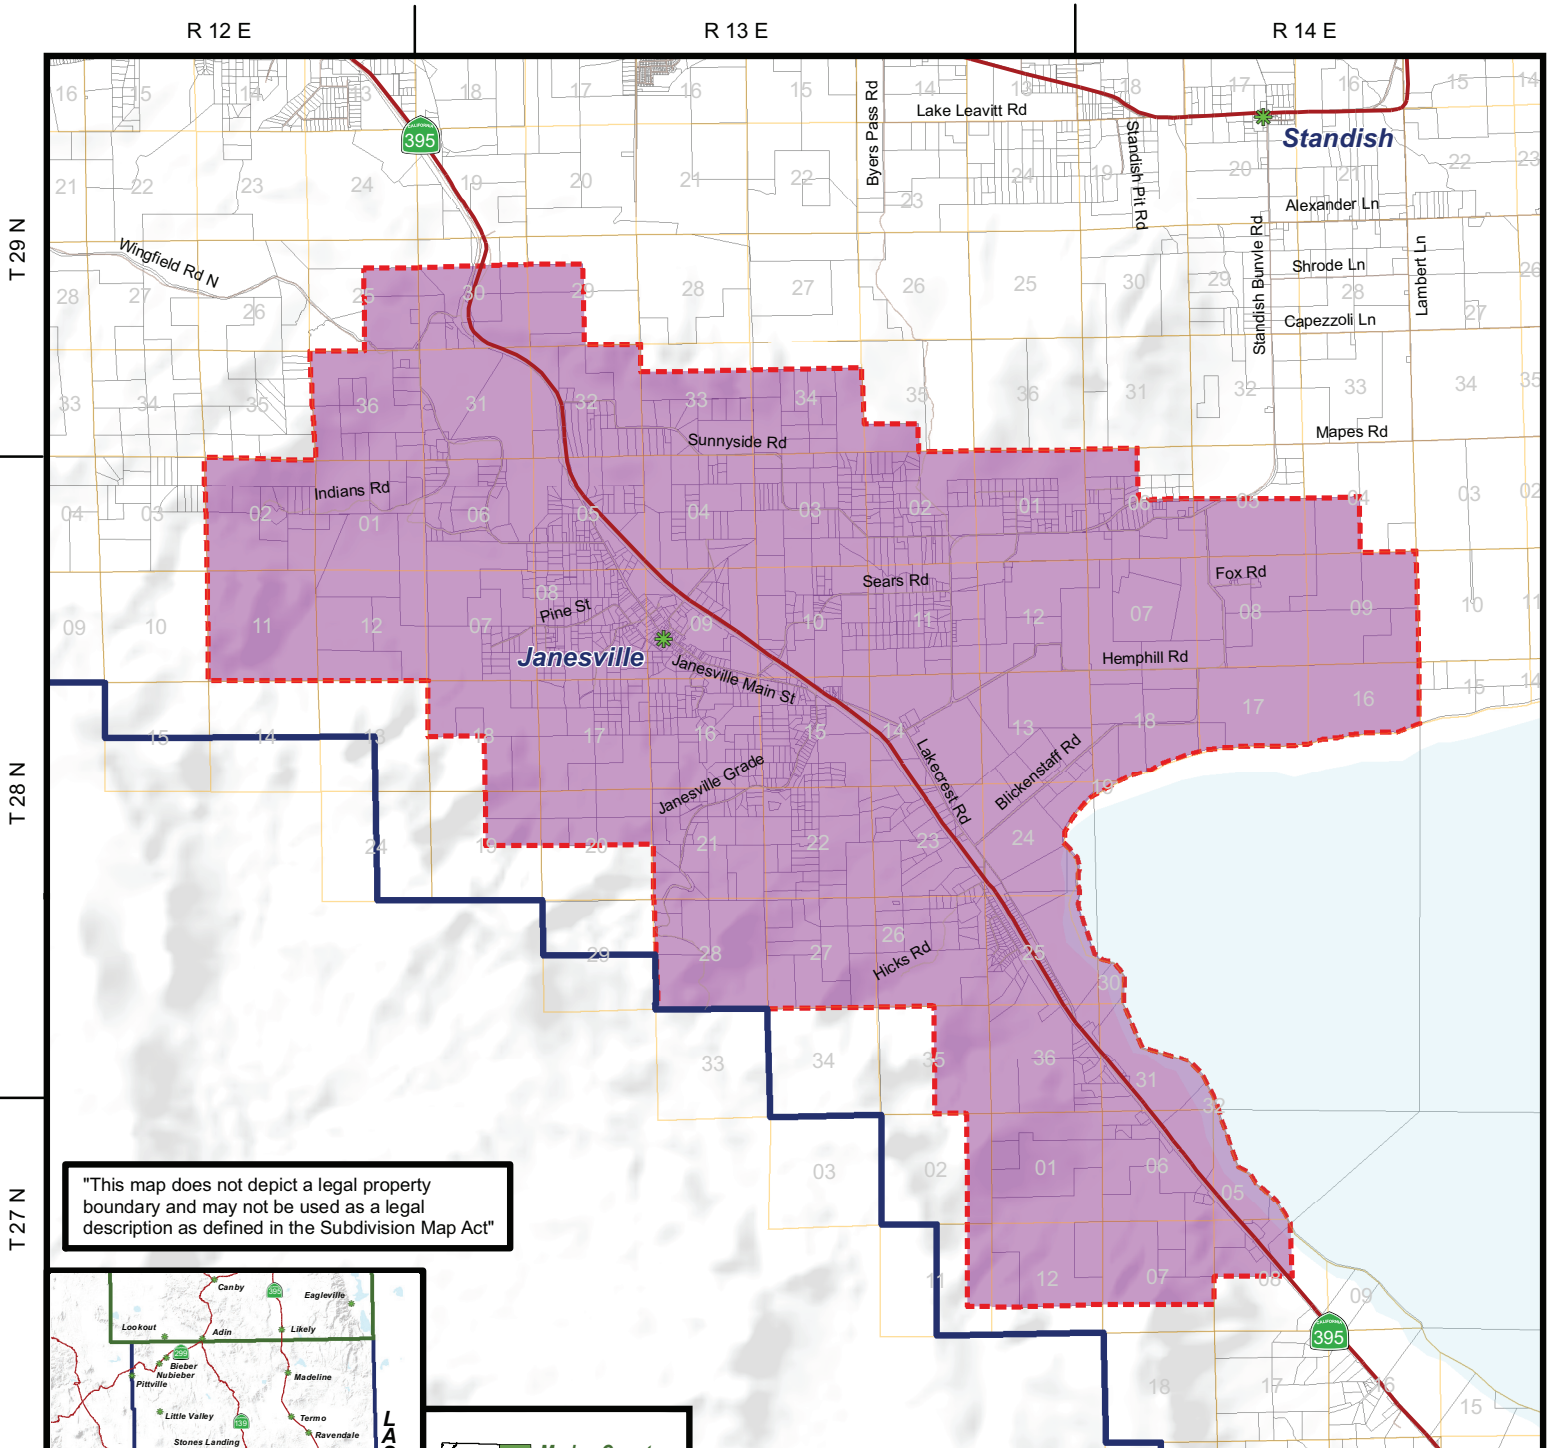

LASSEN LOCAL FORMATION COMMISSION

JANESVILLE FIRE PROTECTION DISTRICT

"This map does not depict a legal property boundary and may not be used as a legal description as defined in the Subdivision Map Act"

Legend

- ★ Communities
- County Boundary
- Highways
- Roads
- Parcels
- Sectional Grid (MDB&M)

- Janesville FPD Boundary
- Janesville FPD Sphere of Influence Boundary

**Janesville Fire Protection District
Sphere of Influence**
Lassen LAFCo Resolution: 2020-0007
Adopted: December 7, 2020