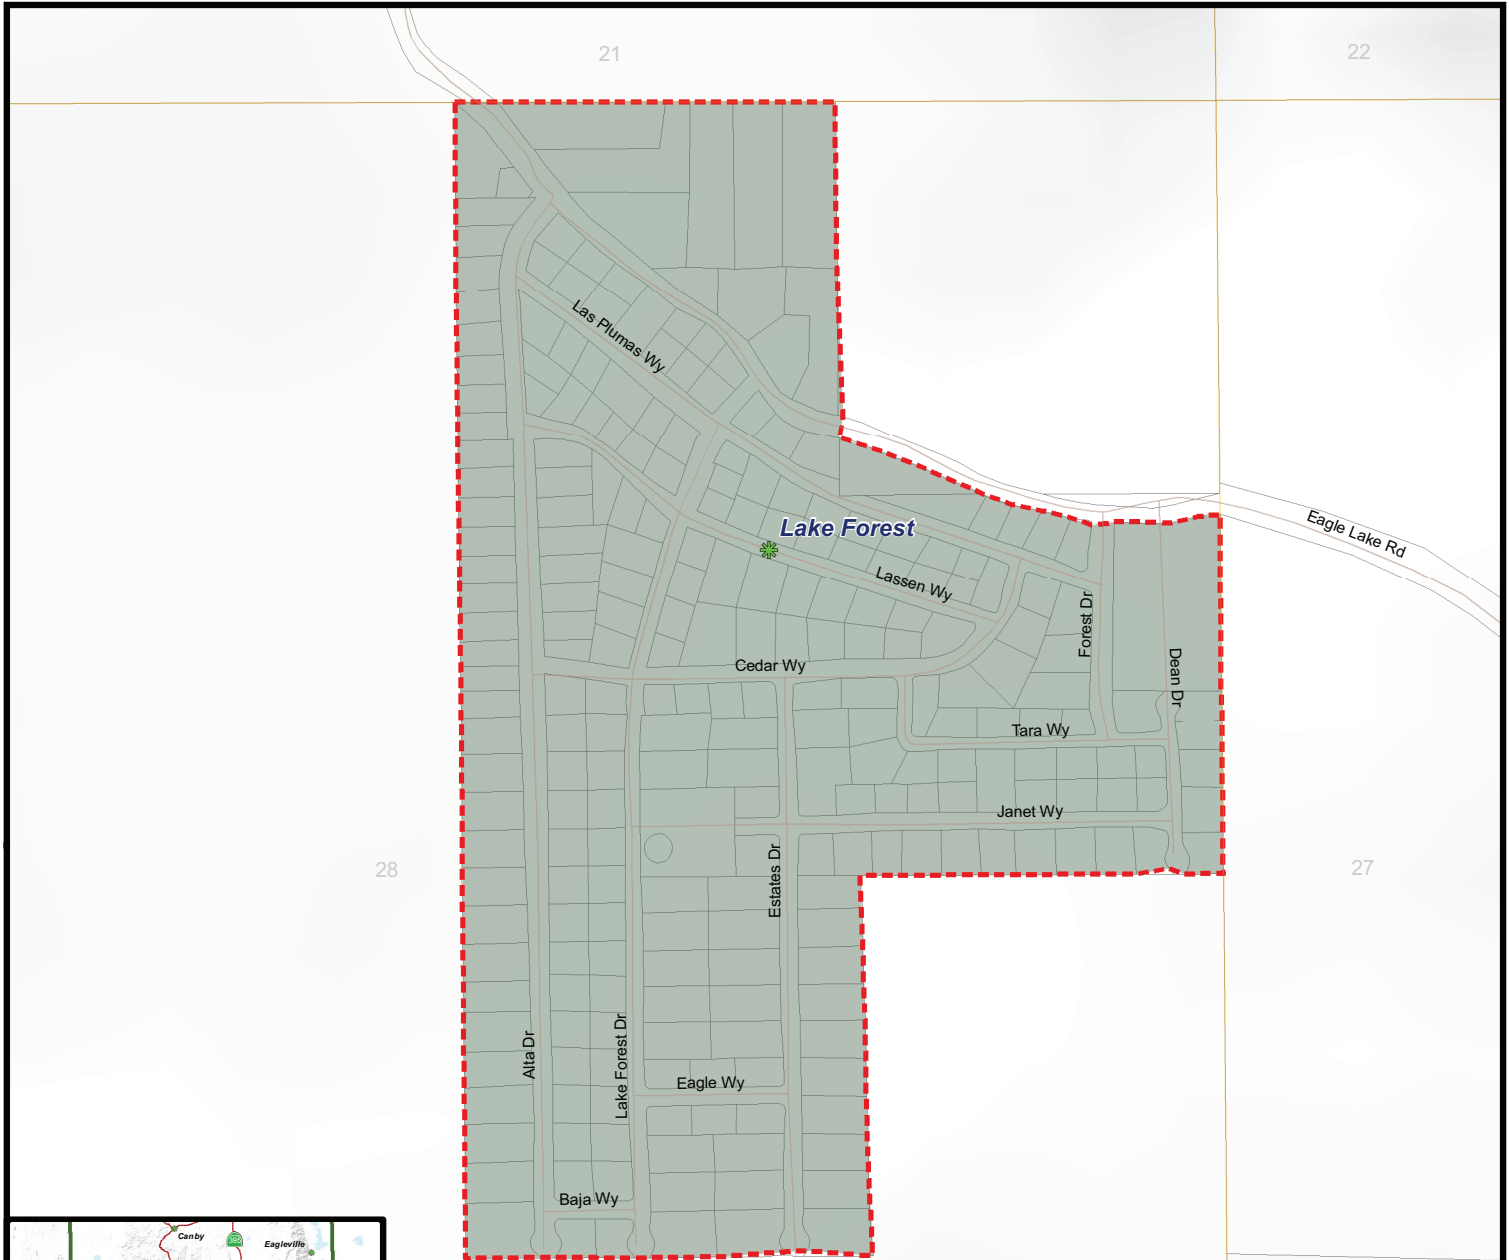

LASSEN LOCAL FORMATION COMMISSION

LAKE FOREST FIRE PROTECTION DISTRICT

R 11 E

T 30 N

"This map does not depict a legal property boundary and may not be used as a legal description as defined in the Subdivision Map Act"

- Legend**
- Communities
 - County Boundary
 - Highways
 - Roads
 - Parcels
 - Sectional Grid (MDB&M)

- Lake Forest FPD Boundary
- Lake Forest FPD Sphere of Influence Boundary

Lake Forest Fire Protection District Sphere of Influence
 Lassen LAFCo Resolution: 2020-0007
 Adopted: December 7, 2020
 Source: Lassen LAFCo
 Map Created 12/22/2020