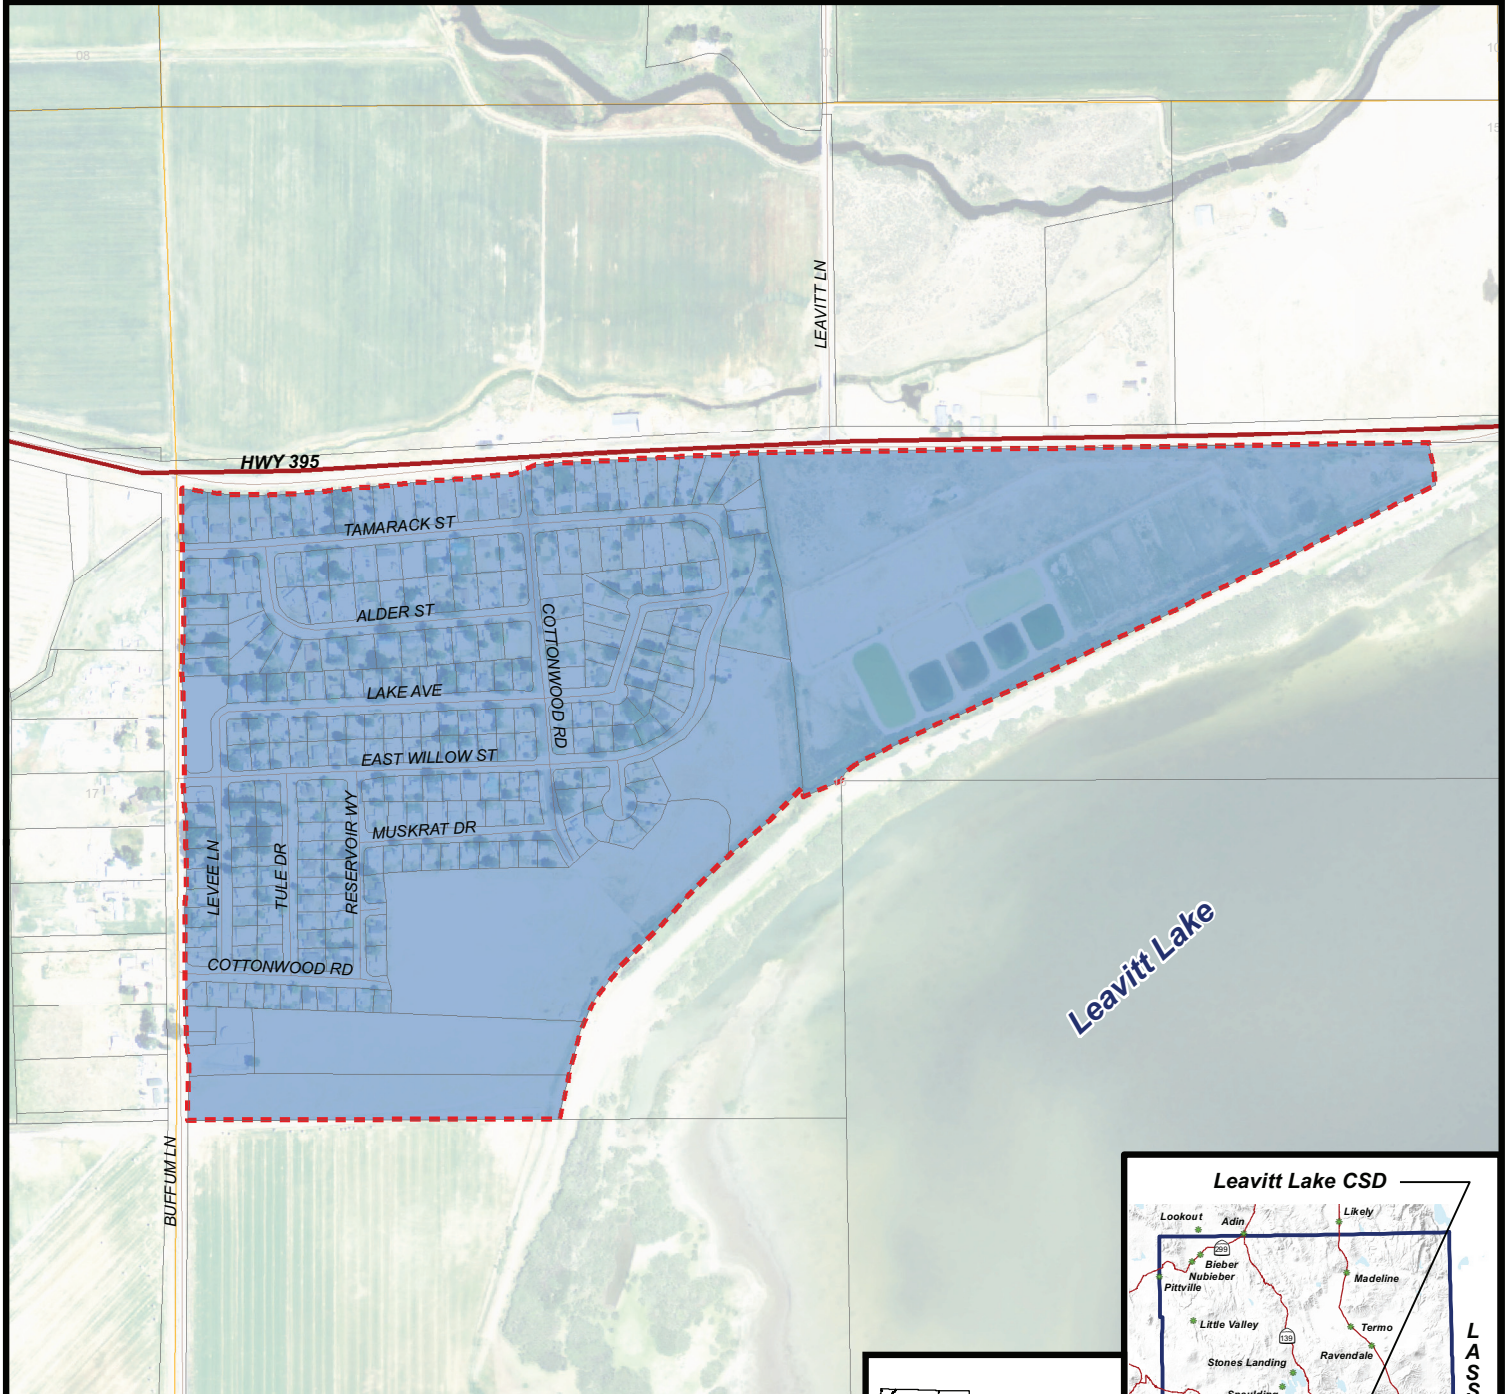

LOCAL AGENCY FORMATION COMMISSION LEAVITT LAKE COMMUNITY SERVICES DISTRICT AND SPHERE OF INFLUENCE

Range 13 East

Township 29 North

Legend

- Communities
- County Boundary
- Highways
- Roads
- Parcels
- Sectional Grid (MDB&M)

- Leavitt Lake Community Service District
- Leavitt Lake Community Service District Sphere of Influence

0 330 660 1,320 Feet

Leavitt Lake Community Services District and Sphere of Influence Boundaries

LAFCo Resolution:
Adopted:

Map Created 12/16/2019