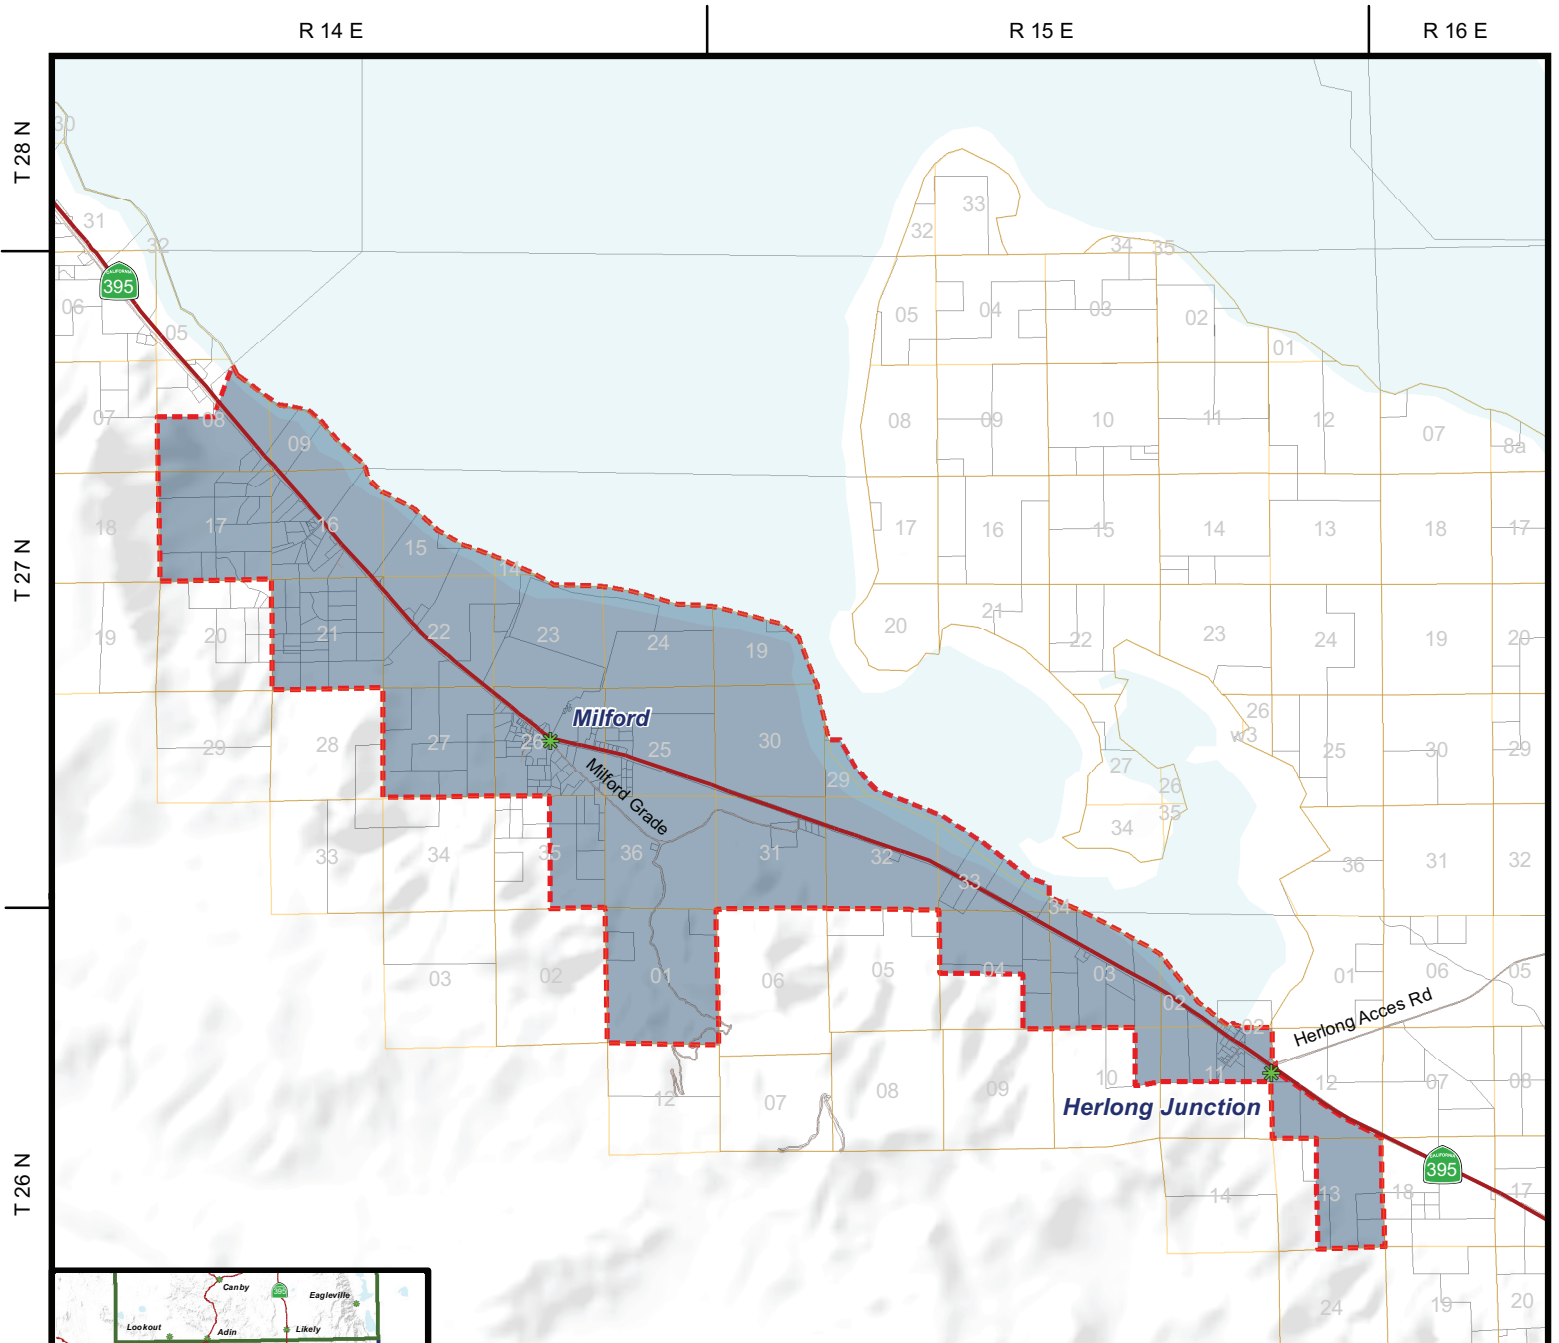

LASSEN LOCAL FORMATION COMMISSION

MILFORD FIRE PROTECTION DISTRICT

"This map does not depict a legal property boundary and may not be used as a legal description as defined in the Subdivision Map Act"

Legend

- * Communities
- County Boundary
- Highways
- Roads
- Parcels
- Sectional Grid (MDB&M)

- Milford FPD Boundary
- Milford FPD Sphere of Influence Boundary

**Milford Fire Protection District
Sphere of Influence**
Lassen LAFCo Resolution: 2020-0007
Adopted: December 7, 2020
Source: Lassen LAFCo Map Created 12/22/2020