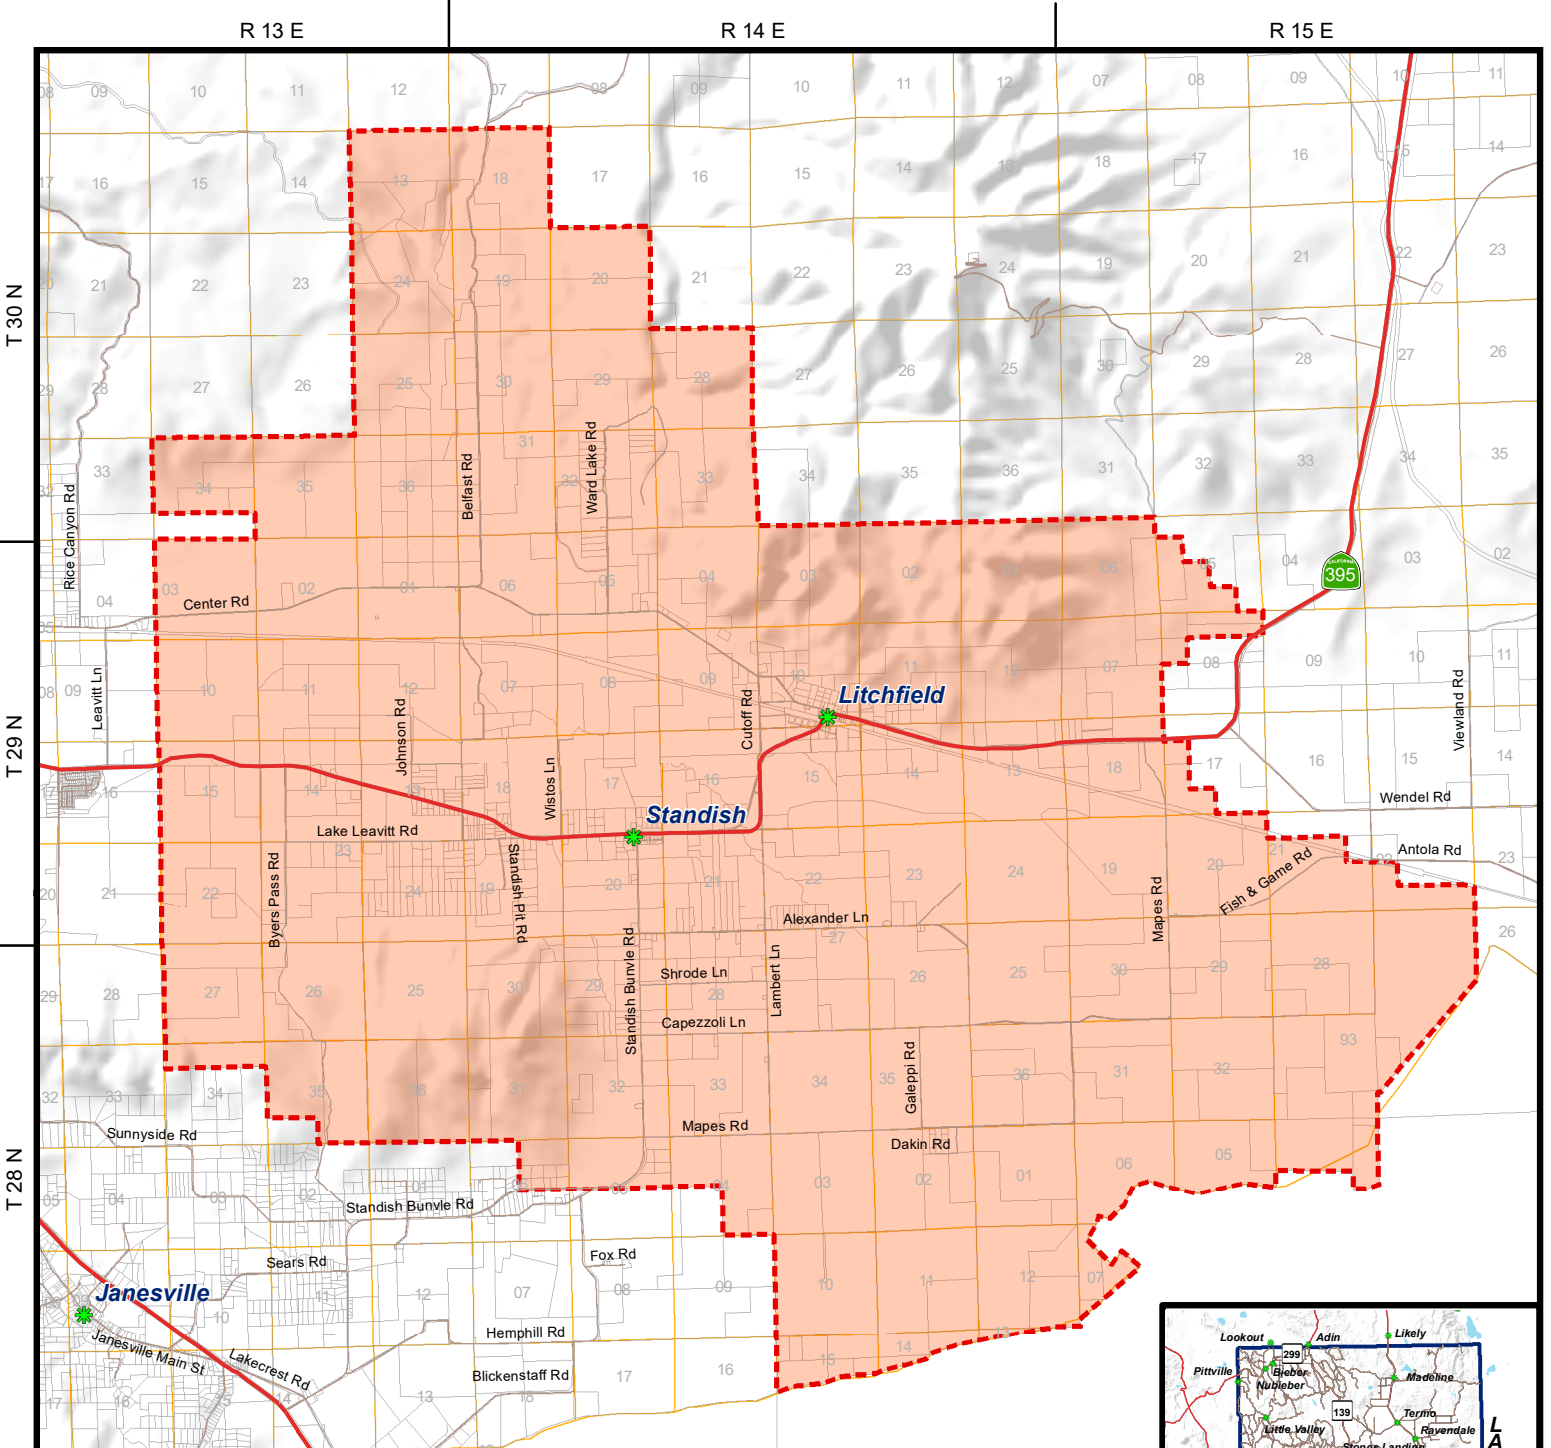

LASSEN LOCAL FORMATION COMMISSION

STANDISH LITCHFIELD FIRE PROTECTION DISTRICT

Legend

- Communities
- County Boundary
- Highways
- Parcels
- Roads
- Sectional Grid (MDB&M)

- Standish Litchfield FPD Boundary
- Standish Litchfield FPD Sphere of Influence Boundary

Standish Litchfield Fire Protection District Sphere of Influence
 Lassen LAFCo Resolution: 2008-0008
 Adopted: November 10, 2008
 Belfast Annexation Resolution: 2009-0002
 Source: Lassen LAFCo Map Created 2/8/2020