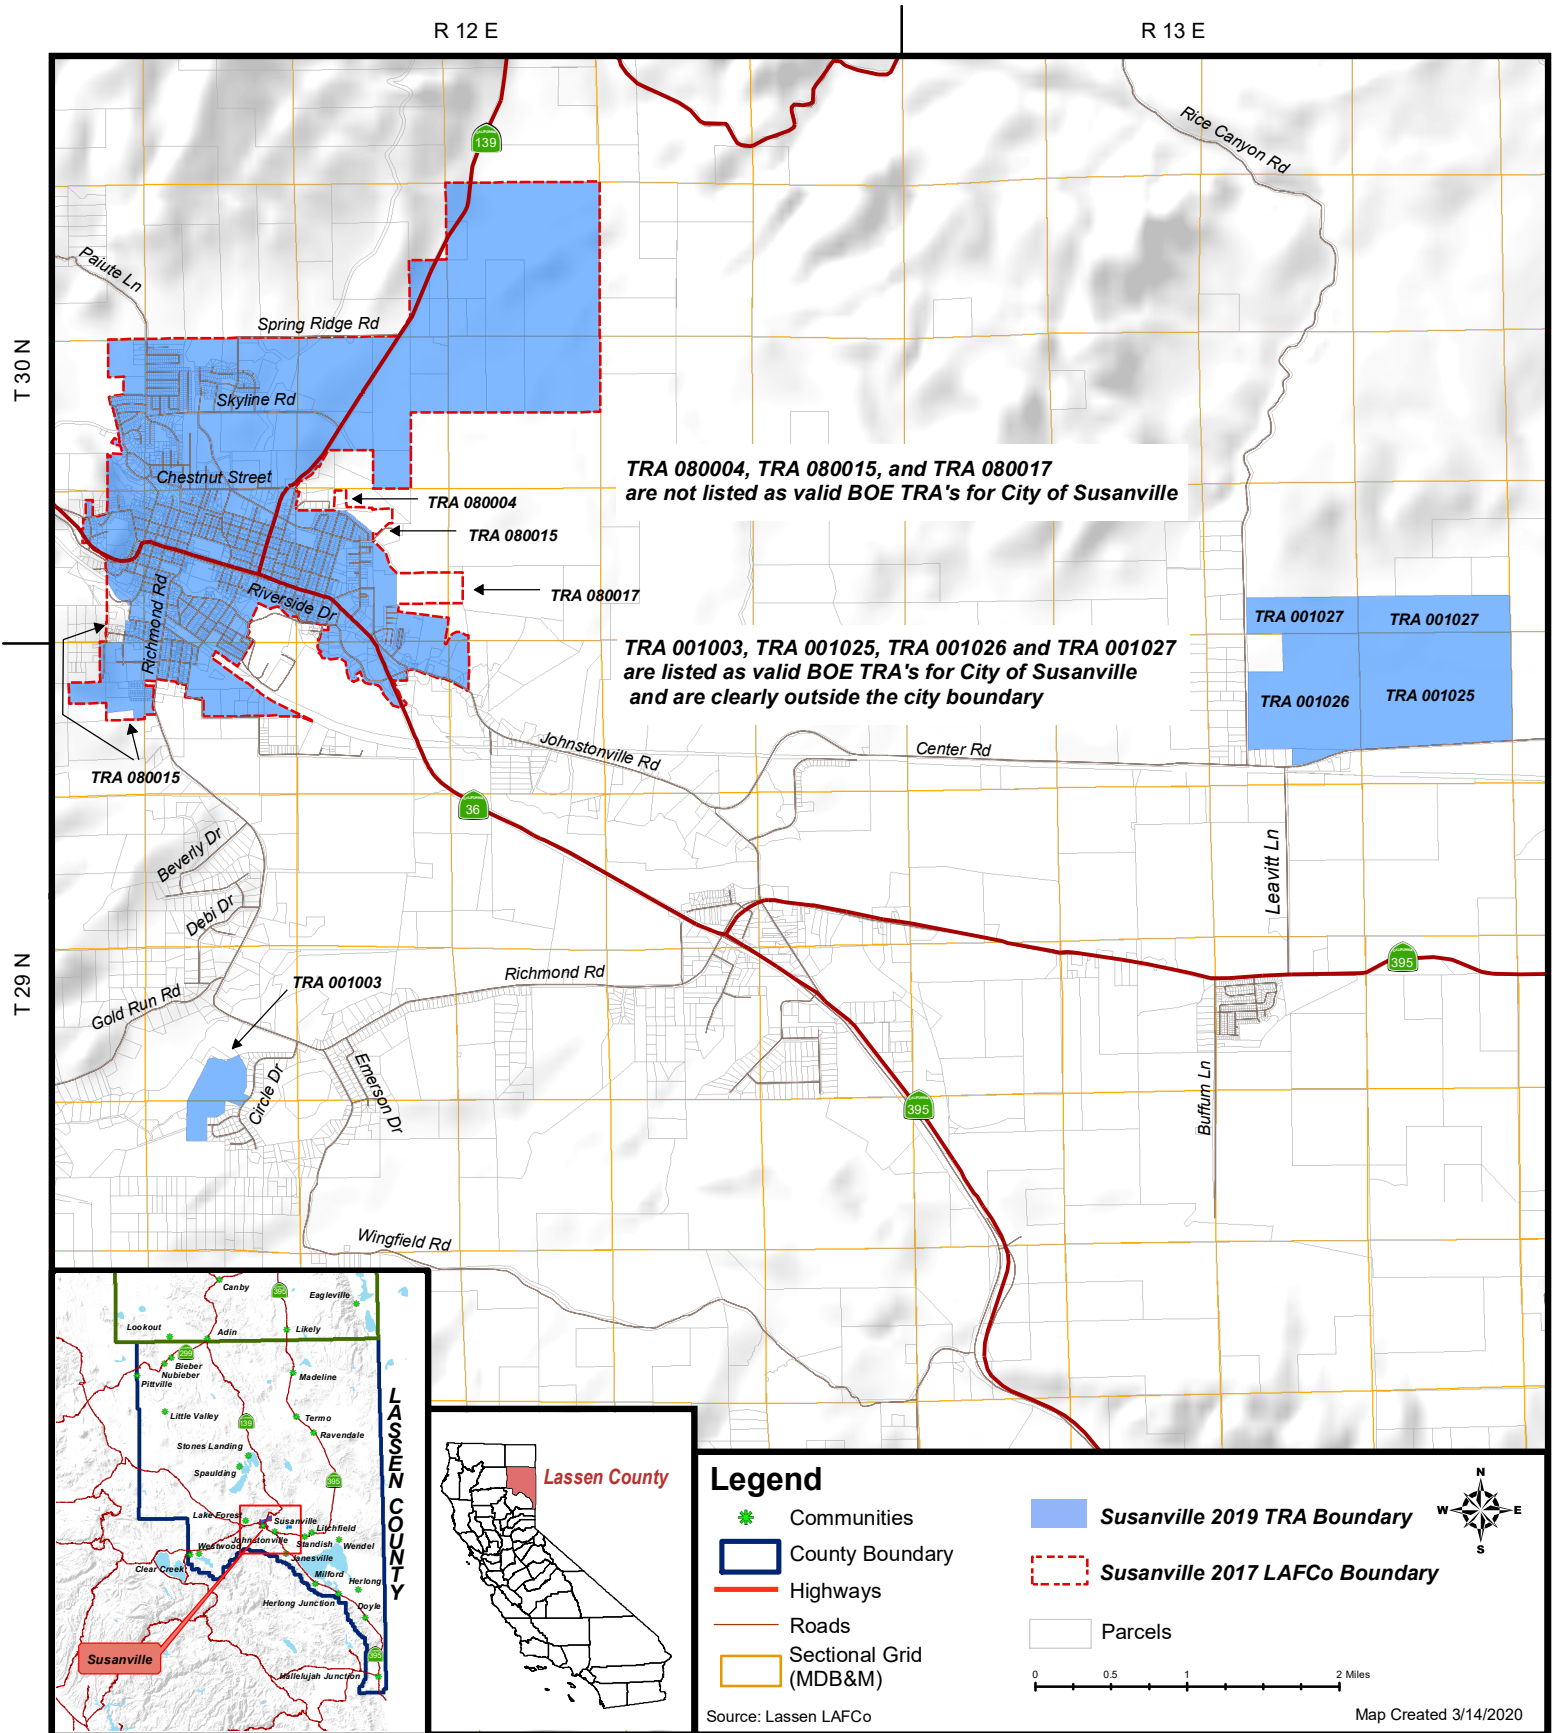

## SUSANVILLE CITY BOUNDARY

TRA 080004, TRA 080015, and TRA 080017  
are not listed as valid BOE TRA's for City of Susanville

TRA 001003, TRA 001025, TRA 001026 and TRA 001027  
are listed as valid BOE TRA's for City of Susanville  
and are clearly outside the city boundary

### Legend

- \* Communities
- County Boundary
- Highways
- Roads
- Sectional Grid (MDB&M)
- Parcels
- Susanville 2019 TRA Boundary
- Susanville 2017 LAFCo Boundary

Source: Lassen LAFCo

Map Created 3/14/2020